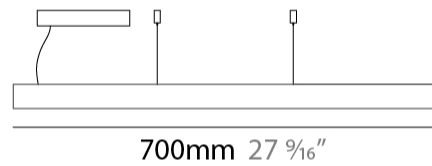

PROJECT
TYPE
SPECIFIER
QUANTITY
DATE

LED40 SUSPENSION

D71003-

base number
Color   Finish
Temperature   Options

1. To build a product code in our configurator select the specify button on the base model # product page
2. To build a manual product code on this datasheet choose from the options listed below in blue font and add the suffix to the base model #

GENERAL

Series: Woodlin
Subseries: LED40
Brand: Tunto
Division: Design
Mounting Type: Suspension
Mounting Location: Ceiling
Subcategory: Profile

PHYSICAL

Shape: Rectangle
Length (mm): 700
Length (in): 27 ⁹/₁₆
Width (mm): 400
Width (in): 15 ³/₄
Height (mm): 40
Height (in): 1 ⁹/₁₆
Max. Overall Height (mm): 2040
Max. Overall Height (in): 80 ⁵/₁₆
Light Distribution: Direct
Diffuser: Opal
Fixture Finish: [WAL / ASH / OAK / BLK / WHI](#)
Fixture Material: Wood

ELECTRICAL

Lamp Type: LED
Input Wattage (W): 16
Total Output Wattage (W): 12.7
Dimming: Tri-Mode (Non-Dimming and Phase Dimming (120Vac only) and 0-10V Dimming)
Driver Included: Yes
Driver Location: Integrated
Driver Type: Constant Current - Universal
Driver Class: Class 2
Input Voltage (V): 120 - 277
Constant Current (MA): 700

LED

Color Temperature (°K): [2700 / 3000 / 4000](#)
Max. Delivered Lumen (lm): 960
CRI: >93 CRI
Lamp Life (hrs): 50000

OPTICAL

RATINGS AND CERTIFICATIONS

Certified By: Certified for North American Standards
IP rating: IP20

40mm 1 ⁹/₁₆"

Direct