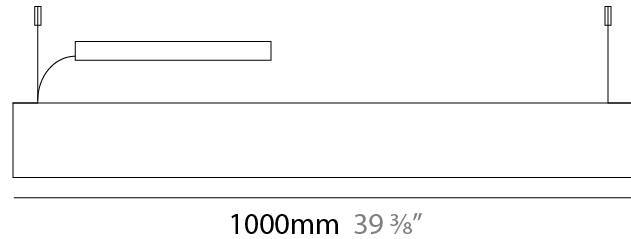

PROJECT _____
TYPE _____
SPECIFIER _____
QUANTITY _____
DATE _____

LED120 SUSPENSION

D71024-

base number
Color   Finish
Temperature   Options

1. To build a product code in our configurator select the specify button on the base model # product page
2. To build a manual product code on this datasheet choose from the options listed below in blue font and add the suffix to the base model #

GENERAL

Series: Woodlin
Subseries: LED120
Brand: Tunto
Division: Design
Mounting Type: Suspension
Mounting Location: Ceiling
Subcategory: Profile

PHYSICAL

Shape: Rectangle
Length (mm): 1000
Length (in): 39 ³/₈
Width (mm): 40
Width (in): 1 ⁹/₁₆
Height (mm): 120
Height (in): 4 ³/₄
Max. Overall Height (mm): 2120
Max. Overall Height (in): 83 ⁷/₁₆
Light Distribution: Direct / Indirect
Diffuser: Opal
Fixture Finish: [WAL](#) / [ASH](#) / [OAK](#) / [BLK](#) / [WHI](#)
Fixture Material: Wood
Cable Details: 2000mm / 78 3/4"

ELECTRICAL

Lamp Type: LED
Input Wattage (W): 46
Total Output Wattage (W): 38
Dimming: Tri-Mode (Non-Dimming and Phase Dimming (120Vac only) and 0-10V Dimming)
Driver Included: Yes
Driver Location: Integrated
Driver Type: Constant Current - Universal
Driver Class: Class 2
Input Voltage (V): 120 - 277
Constant Current (MA): 700

LED

Color Temperature (°K): [2700](#) / [3000](#) / [4000](#)
Max. Delivered Lumen (lm): 2200
CRI: >93 CRI
Lamp Life (hrs): 50000

OPTICAL

RATINGS AND CERTIFICATIONS

Certified By: Certified for North American Standards
IP rating: IP20