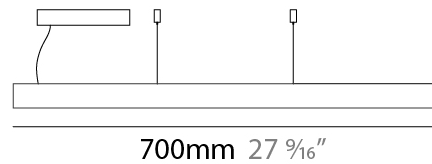

PROJECT
TYPE
SPECIFIER
QUANTITY
DATE

LED40 SUSPENSION

D71004-

base number   Color   Finish
Temperature   Options

1. To build a product code in our configurator select the specify button on the base model # product page
2. To build a manual product code on this datasheet choose from the options listed below in blue font and add the suffix to the base model #

GENERAL

Series: Woodlin
Subseries: LED40
Brand: Tunto
Division: Design
Mounting Type: Suspension
Mounting Location: Ceiling
Subcategory: Profile

PHYSICAL

Shape: Rectangle
Length (mm): 700
Length (in): 27 ⁹/₁₆"
Width (mm): 400
Width (in): 15 ³/₄"
Height (mm): 40
Height (in): 1 ⁹/₁₆"
Max. Overall Height (mm): 2040
Max. Overall Height (in): 80 ⁵/₁₆"
Light Distribution: Direct
Diffuser: Opal
Fixture Finish: WAL / ASH / OAK / BLK / WHI
Fixture Material: Wood

ELECTRICAL

Lamp Type: LED
Input Wattage (W): 23
Total Output Wattage (W): 19
Dimming: Tri-Mode (Non-Dimming and Phase Dimming (120Vac only) and 0-10V Dimming)
Driver Included: Yes
Driver Location: Integrated
Driver Type: Constant Current - Universal
Driver Class: Class 2
Input Voltage (V): 120 - 277
Constant Current (MA): 700

LED

Color Temperature (°K): 3000
Max. Delivered Lumen (lm): 1300
CRI: >93 CRI
Lamp Life (hrs): 50000

OPTICAL

RATINGS AND CERTIFICATIONS

Certified By: Certified for North American Standards
IP rating: IP20

40mm 1 ⁹/₁₆"

Direct