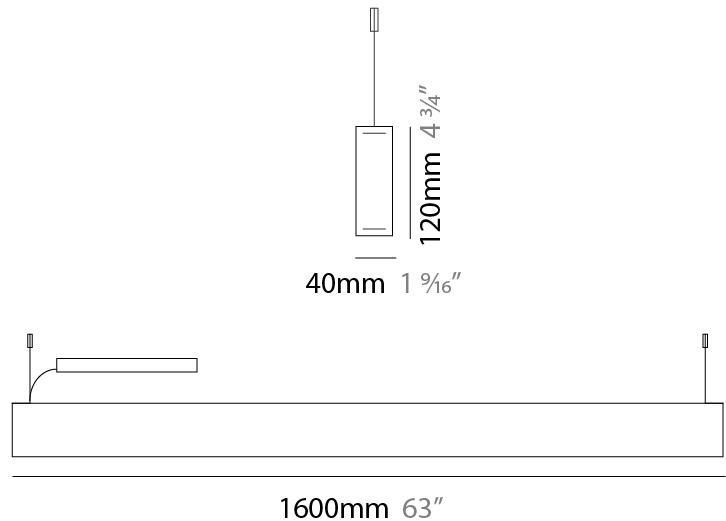

PROJECT
TYPE
SPECIFIER
QUANTITY
DATE

LED120 SUSPENSION

D71026-

base number
Color   Finish
Temperature   Options

1. To build a product code in our configurator select the specify button on the base model # product page
2. To build a manual product code on this datasheet choose from the options listed below in blue font and add the suffix to the base model #

GENERAL

Series: Woodlin
Subseries: LED120
Brand: Tunto
Division: Design
Mounting Type: Suspension
Mounting Location: Ceiling
Subcategory: Profile

PHYSICAL

Shape: Rectangle
Length (mm): 1600
Length (in): 63
Width (mm): 40
Width (in): 1 9/16
Height (mm): 120
Height (in): 4 3/4
Max. Overall Height (mm): 2120
Max. Overall Height (in): 83 7/16
Light Distribution: Direct / Indirect
Diffuser: Opal
Fixture Finish: [WAL](#) / [ASH](#) / [OAK](#) / [BLK](#) / [WHI](#)
Fixture Material: Wood
Cable Details: 2000mm / 78 3/4"

ELECTRICAL

Lamp Type: LED
Input Wattage (W): 74
Total Output Wattage (W): 63
Dimming: Tri-Mode (Non-Dimming and Phase Dimming (120Vac only) and 0-10V Dimming)
Driver Included: Yes
Driver Location: Integrated
Driver Type: Constant Current - Universal
Driver Class: Class 2
Input Voltage (V): 120 - 277
Constant Current (MA): 700

LED

Color Temperature (°K): [2700](#) / [3000](#) / [4000](#)
Max. Delivered Lumen (lm): 3600
CRI: >93 CRI
Lamp Life (hrs): 50000

OPTICAL

RATINGS AND CERTIFICATIONS

Certified By: Certified for North American Standards
IP rating: IP20