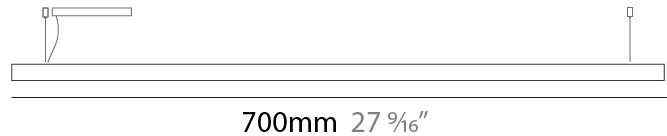

LED60 SUSPENSION

D71015- -

base number
Color   Temperature   Finish   Options

1. To build a product code in our configurator select the specify button on the base model # product page
2. To build a manual product code on this datasheet choose from the options listed below in blue font and add the suffix to the base model #

GENERAL

Series: Woodlin
Subseries: LED60
Brand: Tunto
Division: Design
Mounting Type: Suspension
Mounting Location: Ceiling
Subcategory: Profile

PHYSICAL

Shape: Rectangle
Length (mm): 700
Length (in): 27 ⁹/₁₆
Width (mm): 60
Width (in): 2 ³/₈
Height (mm): 60
Height (in): 2 ³/₈
Max. Overall Height (mm): 2060
Max. Overall Height (in): 81 ¹/₈
Light Distribution: Direct
Diffuser: Opal
Fixture Finish: WAL / ASH / OAK / BLK / WHI
Fixture Material: Wood
Cable Details: 2000mm / 78 3/4"

ELECTRICAL

Lamp Type: LED
Input Wattage (W): 29
Total Output Wattage (W): 25.3
Dimming: Tri-Mode (Non-Dimming and Phase Dimming (120Vac only) and 0-10V Dimming)
Driver Included: Yes
Driver Location: Integrated
Driver Type: Constant Current - Universal
Driver Class: Class 2
Input Voltage (V): 120 - 277
Constant Current (MA): 700

LED

Color Temperature (°K): 2700 / 3000 / 4000
Max. Delivered Lumen (lm): 2180
CRI: >93 CRI
Lamp Life (hrs): 50000

OPTICAL

RATINGS AND CERTIFICATIONS

Certified By: Certified for North American Standards
IP rating: IP20

PROJECT	_____
TYPE	_____
SPECIFIER	_____
QUANTITY	_____
DATE	_____

60mm 2 ³/₈"

Direct