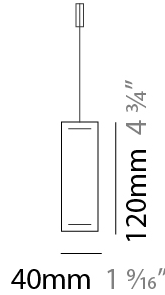

PROJECT _____
TYPE _____
SPECIFIER _____
QUANTITY _____
DATE _____

LED120 SUSPENSION

D71024-

base number
Color   Finish
Temperature   Options

1. To build a product code in our configurator select the specify button on the base model # product page
2. To build a manual product code on this datasheet choose from the options listed below in blue font and add the suffix to the base model #

GENERAL

Series: Woodlin
Subseries: LED120
Brand: Tunto
Division: Design
Mounting Type: Suspension
Mounting Location: Ceiling
Subcategory: Profile

PHYSICAL

Shape: Rectangle
Length (mm): 1000
Length (in): 39 ³/₈
Width (mm): 40
Width (in): 1 ⁹/₁₆
Height (mm): 120
Height (in): 4 ³/₄
Max. Overall Height (mm): 2120
Max. Overall Height (in): 83 ⁷/₁₆
Light Distribution: Direct / Indirect
Diffuser: Opal
Fixture Finish: [WAL](#) / [ASH](#) / [OAK](#) / [BLK](#) / [WHI](#)
Fixture Material: Wood
Cable Details: 2000mm / 78 3/4"

ELECTRICAL

Lamp Type: LED
Input Wattage (W): 46
Total Output Wattage (W): 38
Dimming: Tri-Mode (Non-Dimming and Phase Dimming (120Vac only) and 0-10V Dimming)
Driver Included: Yes
Driver Location: Integrated
Driver Type: Constant Current - Universal
Driver Class: Class 2
Input Voltage (V): 120 - 277
Constant Current (MA): 700

LED

Color Temperature (°K): [2700](#) / [3000](#) / [4000](#)
Max. Delivered Lumen (lm): 2200
CRI: >93 CRI
Lamp Life (hrs): 50000

OPTICAL

RATINGS AND CERTIFICATIONS

Certified By: Certified for North American Standards
IP rating: IP20